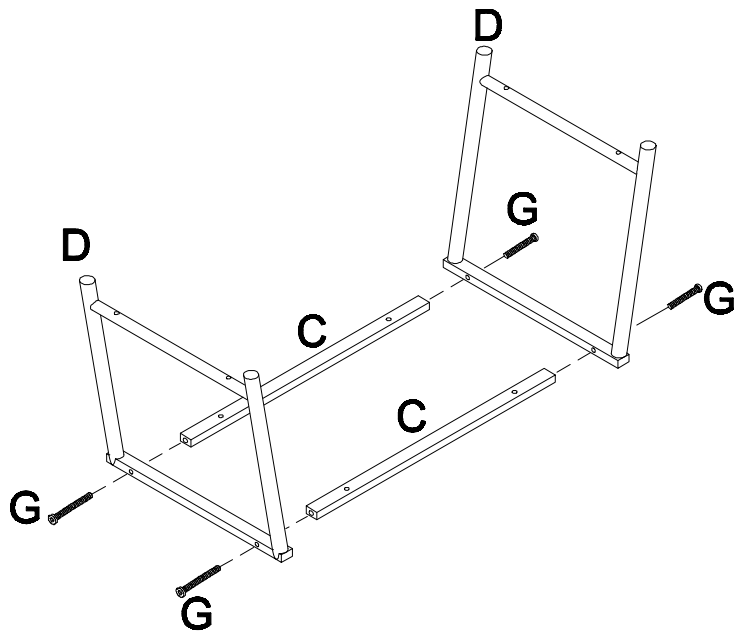

©2021 HOUSEHOLD ESSENTIALS, LLC
Hazelwood, MO 63042
www.householdessential.com

Oval Coffee Table

Parts

NOTE: Finger tighten screws until fully assembled, unless instructed to "tighten fully".

Assembly

- 1** Attach cross bar (C) to side frame (D) using long screw (G).

Assembly con't

- 2** Attach metal frame to top panel (A) using short screw (E).

- 3** Attach lower shelf panel (B) to side frames (D) using mid size screw (F).

Tighten down all screws.