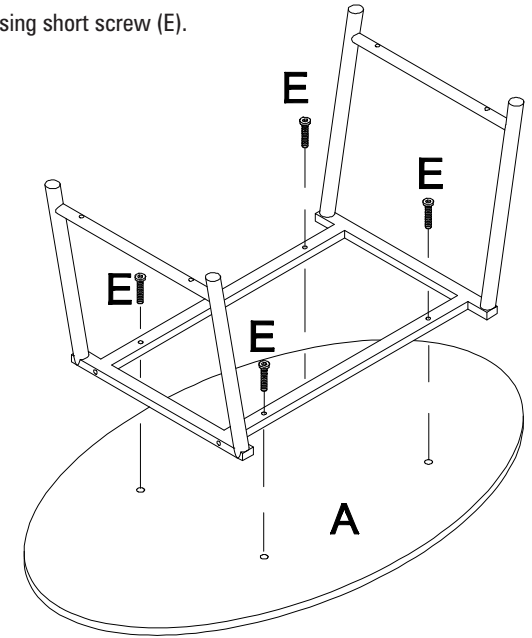

©2021 HOUSEHOLD ESSENTIALS, LLC
Hazelwood, MO 63042
www.householdessential.com

Oval Coffee Table

Parts

NOTE: Finger tighten screws until fully assembled, unless instructed to "tighten fully".

Assembly

- 1** Attach cross bar (C) to side frame (D) using long screw (G).

Assembly con't

- 2** Attach metal frame to top panel (A) using short screw (E).

- 3** Attach lower shelf panel (B) to side frames (D) using mid size screw (F).

Tighten down all screws.