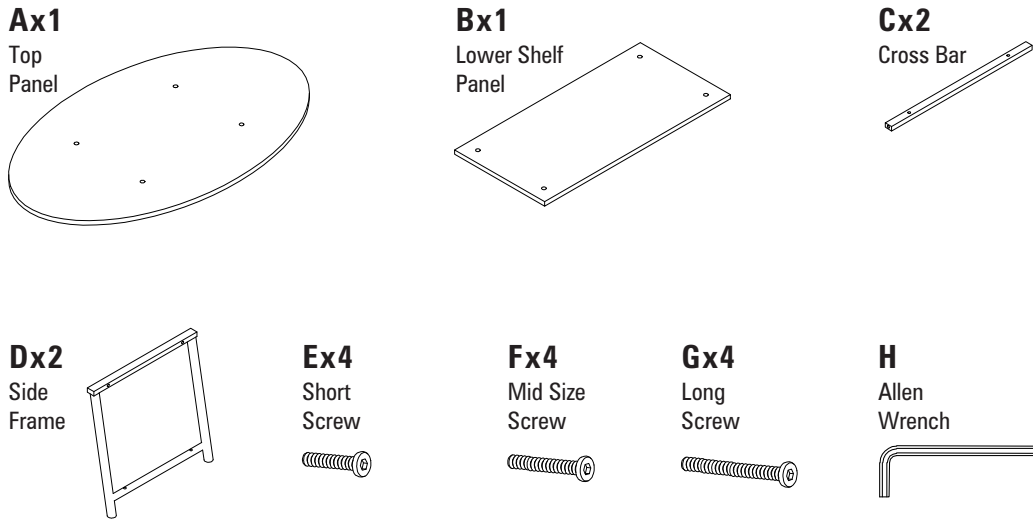

©2021 HOUSEHOLD ESSENTIALS, LLC
Hazelwood, MO 63042
www.householdessential.com

Oval Coffee Table

Parts

NOTE: Finger tighten screws until fully assembled, unless instructed to "tighten fully".

Assembly

- 1** Attach cross bar (C) to side frame (D) using long screw (G).