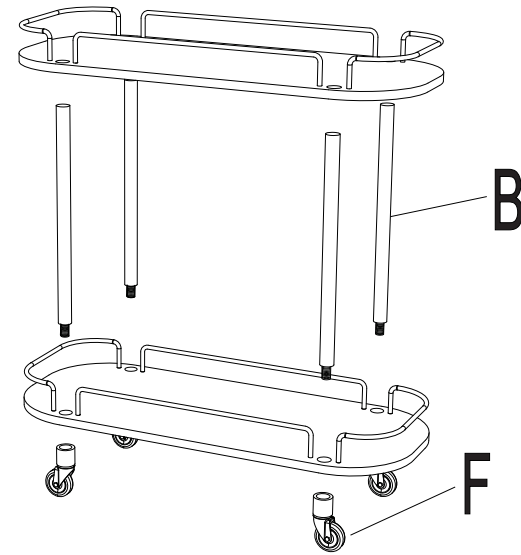

3-Shelf Utility Cart

7054-1

7064-1

Parts

Ax3
Shelf

Bx4
Bottom Tube

Cx4
Top Tube

Dx6
End Frame

Ex6
Side Frame

Fx4
Caster

Gx4
Flat Screw

Assembly con't

2

Assembly

1

3