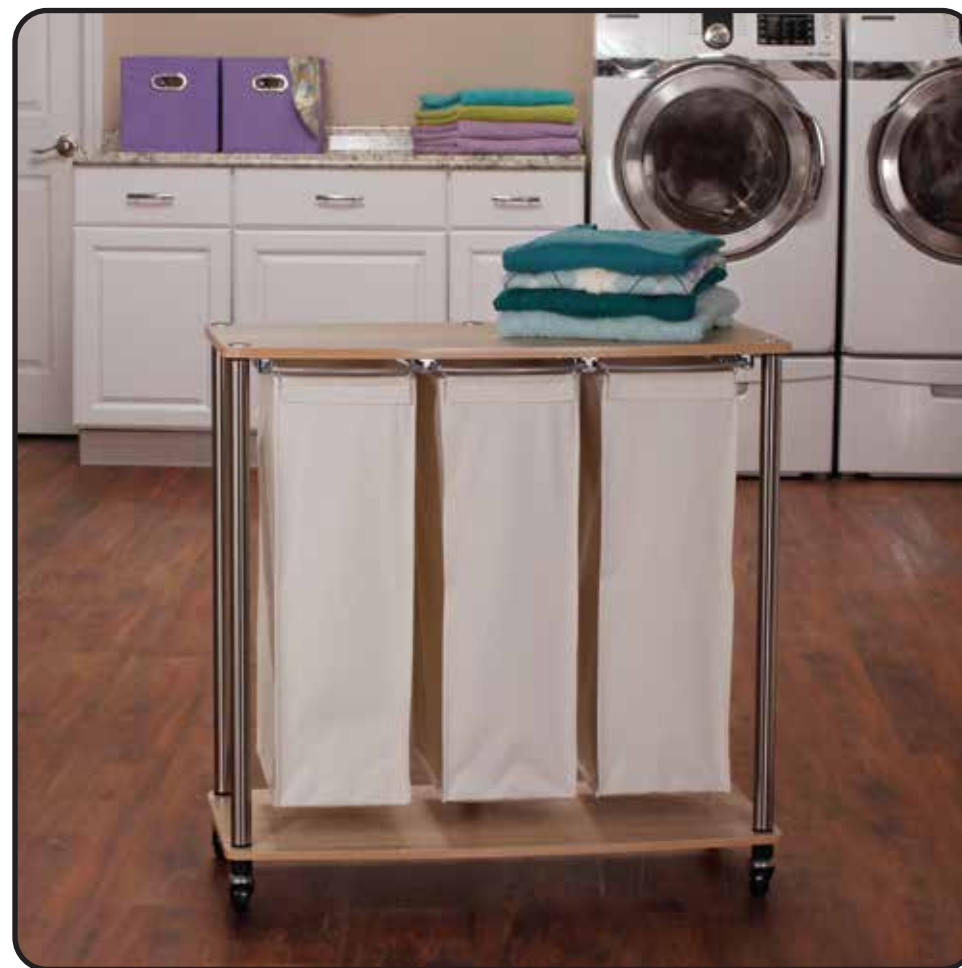

Not happy?

Please give our St. Louis customer service a call at 1-800-922-5524. We are here to help.

- Missing parts?
- Having trouble with assembly?

3 Bag Laundry Sorter Cart

7050-1
7060-1

Parts

Ax1
Top Shelf