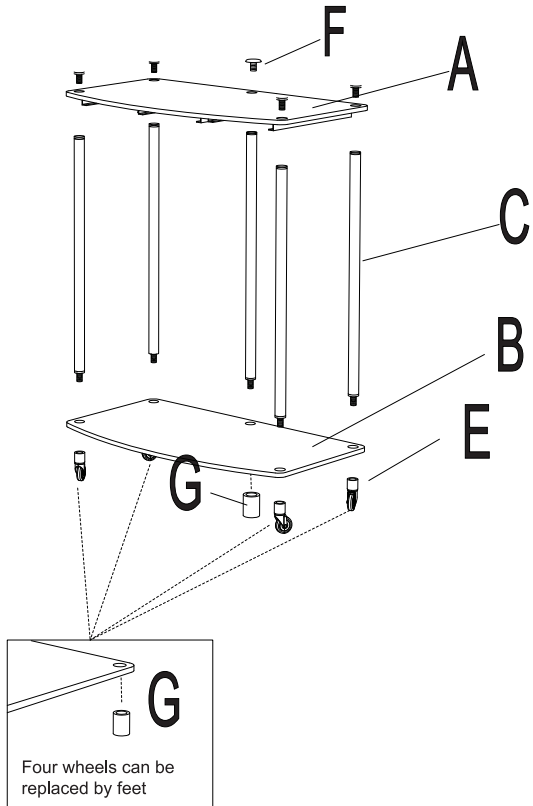

Parts

Ax1
Top Shelf

Bx1
Bottom Shelf

Cx5
Support Tube

Dx3
BAg

Ex4
Caster

Fx5
Flat Screw

Gx5
Foot

Hx3
Stopper Screw

Assembly

1