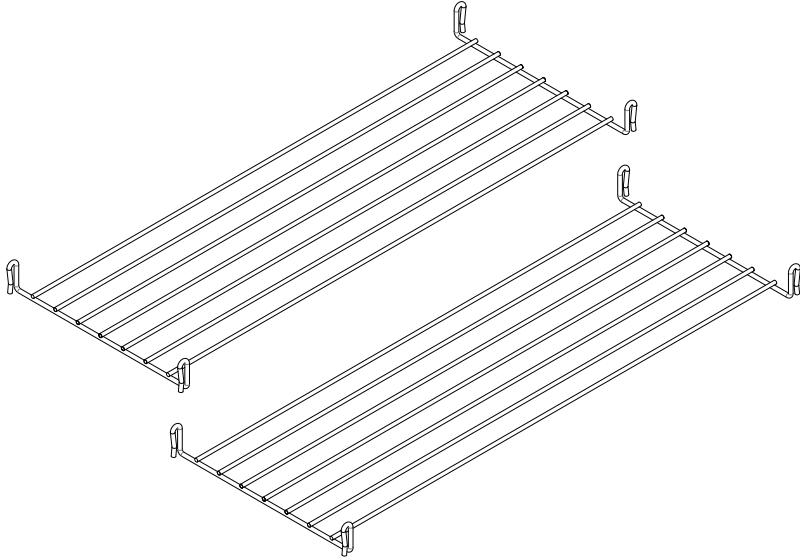

Not happy?

Please give our St. Louis customer service a call at 1-800-922-5524. We are here to help.

- Missing parts?
- Having trouble with assembly?

Stackable 2-Tier Shoe Rack 2103

Parts

Ax2

Side Panel

Bx2

Shelf

Assembly

Position Shelf (B) onto bars on Side Panel (A).

NOTE: Side Panels with connectors can be placed in an up or down position.

To stack slide connectors into side frame