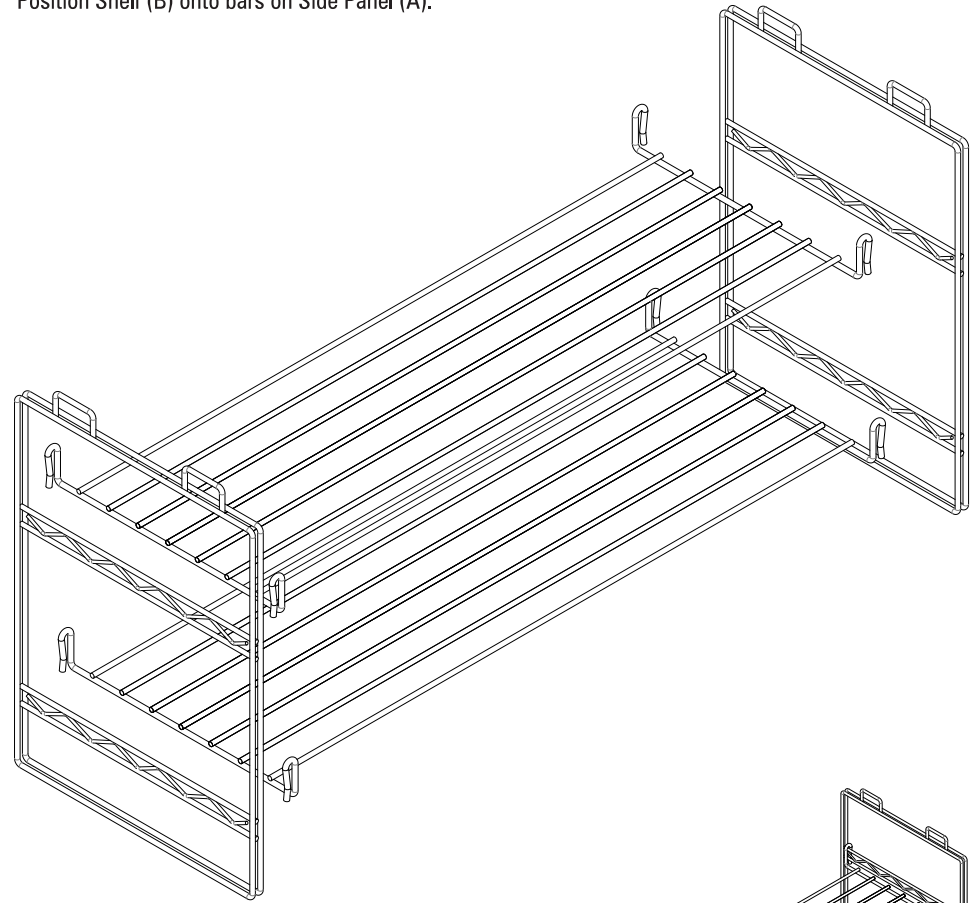

Not happy?

Please give our St. Louis customer service a call at 1-800-922-5524. We are here to help.

- Missing parts?
- Having trouble with assembly?

Stackable 2-Tier Shoe Rack 2103

Parts

Ax2

Side Panel

Bx2

Shelf

Assembly

Position Shelf (B) onto bars on Side Panel (A).

NOTE: Side Panels with connectors can be placed in an up or down position.

To stack slide connectors into side frame