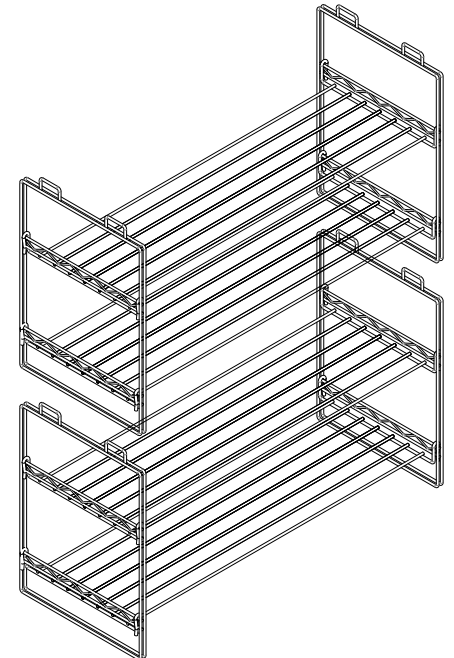

Not happy?

Please give our St. Louis customer service a call at 1-800-922-5524. We are here to help.

- Missing parts?
- Having trouble with assembly?

Stackable 2-Tier Shoe Rack 2103

Parts

Ax2

Side Panel

Bx2

Shelf

Assembly

Position Shelf (B) onto bars on Side Panel (A).

NOTE: Side Panels with connectors can be placed in an up or down position.

To stack slide connectors into side frame