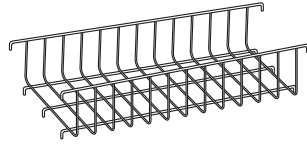

3-Shelf Utility Cart 05121 | White

Parts

Ax2
End Frame

Bx3
Storage Baskets

Cx4
Casters

Assembly

- 1 Attach (1) non-locking caster (C) into each end frame assembly (A).

Assembly con't

- 2 **NOTE:** Start assembling the rack with the bottom shelf first and work your way to the top.

- 3 Top 2 hooks on basket (B), hook over top wire on frame (A).
Bottom 3 hooks on basket (B), hook over bottom wire on frame (A).