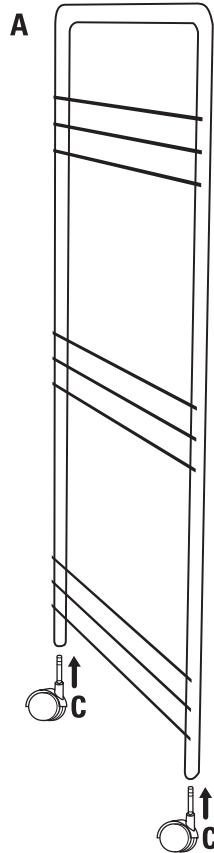

3-Shelf Utility Cart 05121 | White

Parts

Ax2
End Frame

Bx3
Storage Baskets

Cx4
Casters

Assembly

- 1 Attach (1) non-locking caster (C) into each end frame assembly (A).

Assembly con't

- 2 **NOTE:** Start assembling the rack with the bottom shelf first and work your way to the top.

- 3 Top 2 hooks on basket (B), hook over top wire on frame (A).
Bottom 3 hooks on basket (B), hook over bottom wire on frame (A).