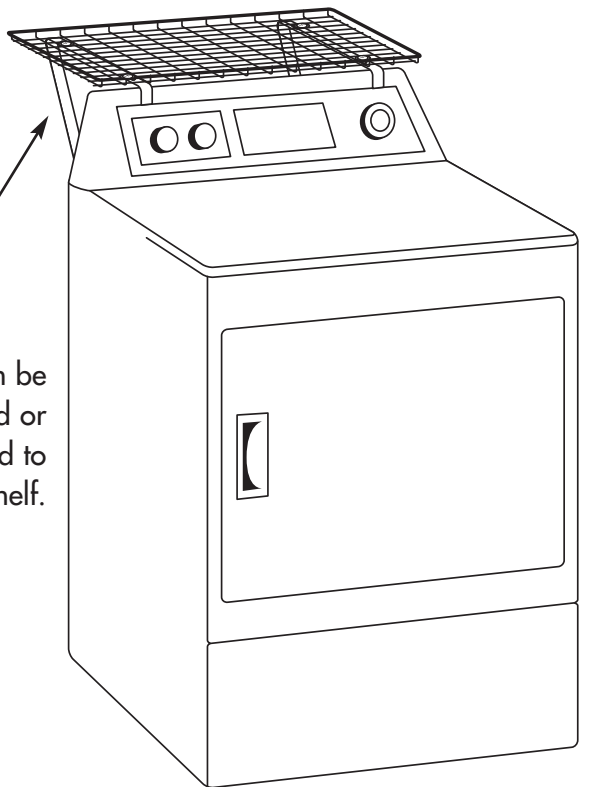

Installation Instructions

Laundry Shelf - 05100OL

Fully Assembled & In Place

Arms can be bent forward or backward to level the shelf.

PARTS LIST	
Qty	Parts
1	A
2	B
4	C
4	D
4	E

For questions or replacement parts
please call 1-800-922-5524